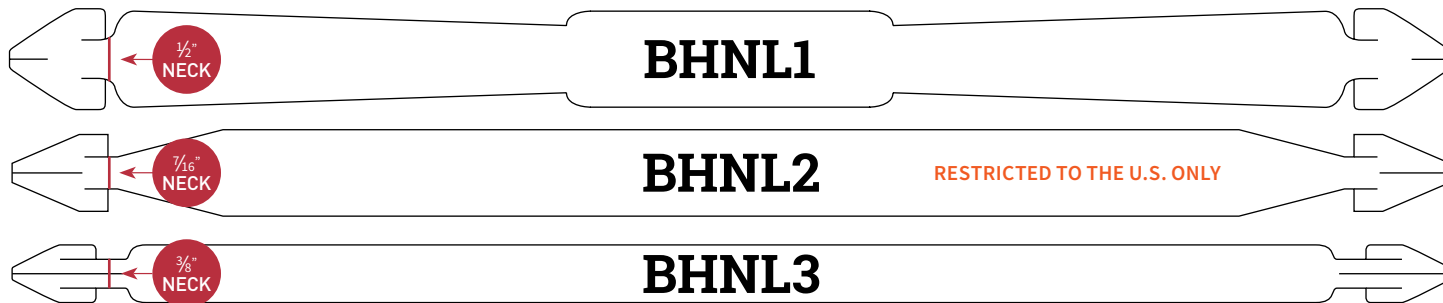

Call for quote on vinyl

Styrene Colors Available

(UPC codes may be hard to scan on Red & Dark Blue)

Blank Tray Handle Straps

.020 Polypropylene used for all handles.

See price notes on page 2.

BHNL1

1 1/4" x 18 3/4"