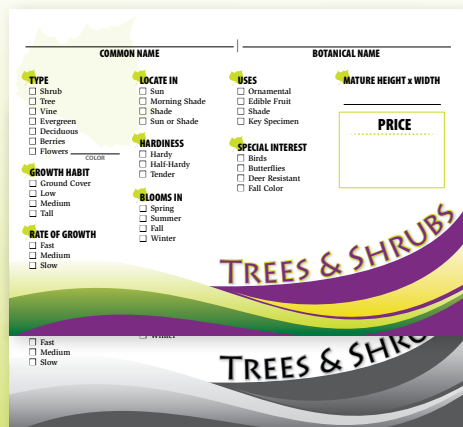

Garden Center Cards

.019 Styrene.

Veggies & Herbs (VH)

BPV4050 (VH)
BPF4050 (F)
BPN4050 (N)

QUANTITY	PRICE
	Black - 4" x 5"
100	$ 20.95/ 100
1,000	$167.45/1000

BPV5070 (VH)
BPF5070 (F)
BPN5070 (N)

QUANTITY	PRICE
	Black - 5" x 7"
100	$ 32.95/ 100
1,000	$263.40/1000

BCV5070 (VH)
BCF5070 (F)
BCN5070 (N)

QUANTITY	PRICE
	Color - 5" x 7"
100	$ 40.25/ 100
1,000	$322.15/1000

Flowers (F)

Trees & Shrubs (N)

BCV1170 (VH)
BCF1170 (F)
BCN1170 (N)

QUANTITY	PRICE
	Color - 7" x 11"
100	$ 81.40/ 100
1,000	$651.05/1000

See price notes on page 2.

Molded Card Holders

These sturdy card holders will allow for use of 5" x 7" or 5 1/2" x 7" cards. Made from strong injection molded plastic these are used by growers and retailers alike. Back of holder has easy insertion point with a graduated edge that firmly grips .5" PVC or other pipe. Insert pipe into blocks or soil.

IH5070

QUANTITY	PRICE
1	$ 2.95
10+	$2.50 each
50+	$2.00 each
250+	$1.80 each

See price notes on page 2.