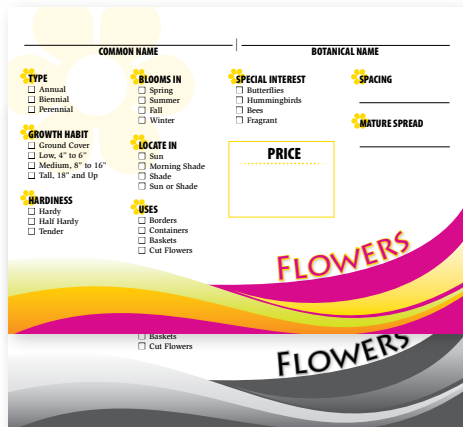

Flowers (F)