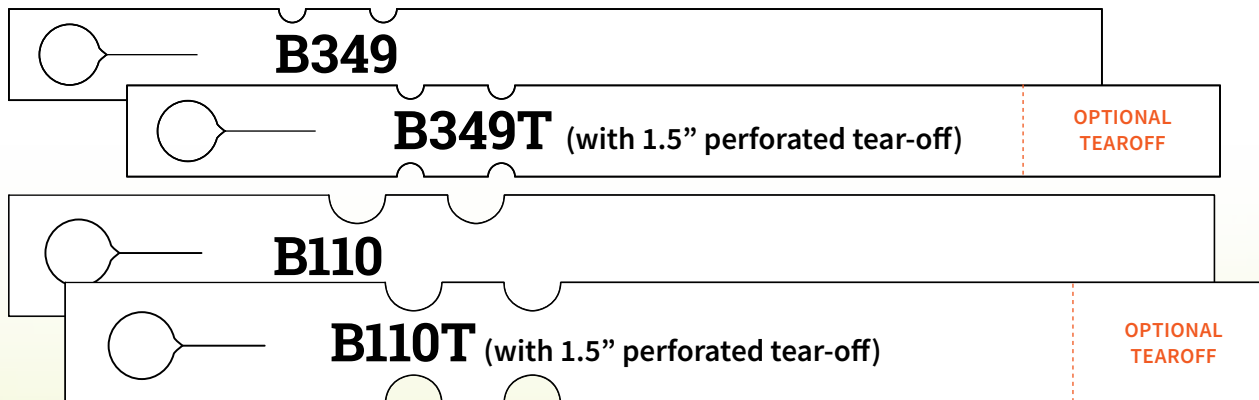

Blank Wrap-A-Rounds

.010 HDPE - White High Density Polyethylene.

Look your Best!

B349/B349T

3/4" x 9"

QUANTITY	PRICE PER 100
1,000	$35.40
10,000	$31.85

B110/B110T

1" x 10"

QUANTITY	PRICE PER 100
1,000	$42.10
10,000	$37.90